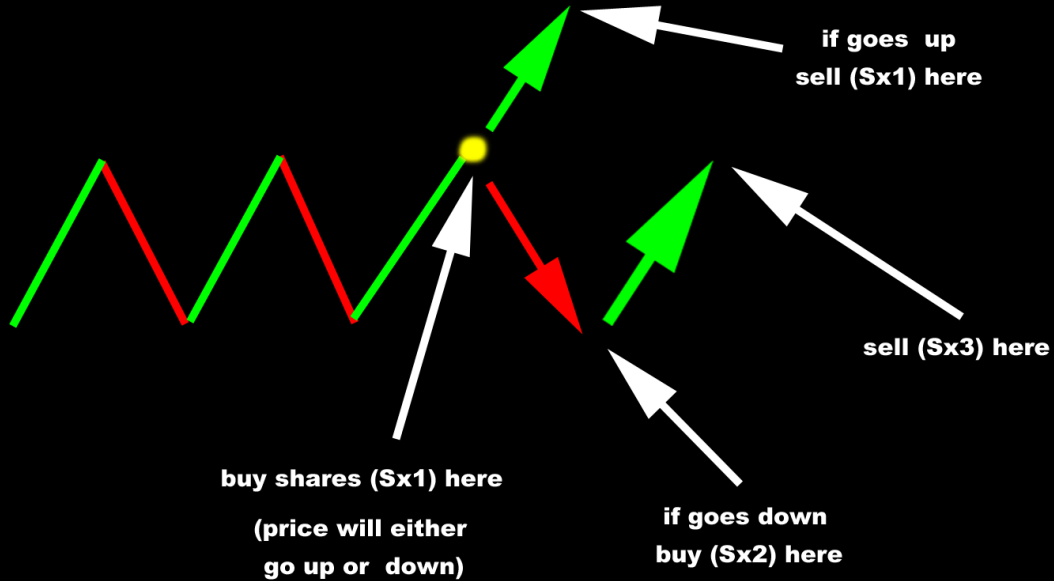

NUT LOOP (DD/Double Down)

<https://www.youtube.com/watch?v=iBdjqtR2iK4>

THIS IS NOT A CLIENT SERVICE

<https://mindfirewall.com>